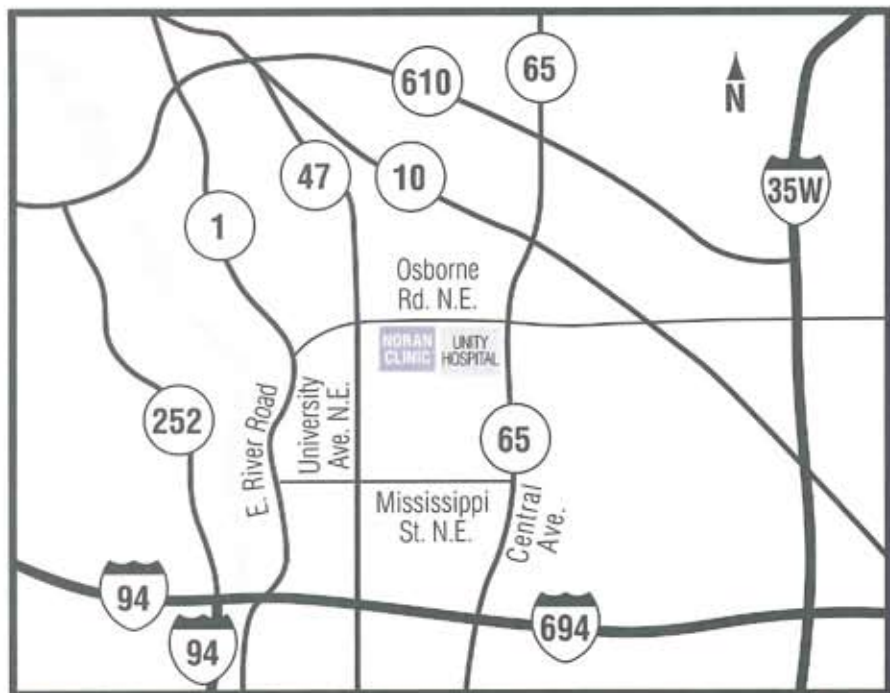

NORAN NEUROLOGICAL CLINIC

FRIDLEY OFFICE

UNITY PROFESSIONAL BUILDING
500 Osborne Road, Suite 365
Fridley, MN 55432

FOR INFORMATION AND APPOINTMENTS CALL

612.879.1500

DIRECTIONS TO NORAN NEUROLOGICAL CLINIC

FRIDLEY OFFICE

UNITY PROFESSIONAL BUILDING
500 Osborne Road, Suite 365
Fridley, MN 55432

GOING WEST ON I-94

Take I-94 West to I-694 East. Continue on I-694 East to University Avenue. Go North on Highway 47/University Avenue (approximately two miles) to Osborne Road. Go East (right) on Osborne Road and follow for approximately two to three blocks. The Unity Professional Building will be located on your right. Parking is free.

GOING EAST ON I-94 AND/OR I-694

Take I-94 East to I-694 East. Continue on I-694 East to Highway 47/University Avenue. Go North on University Avenue (approximately two miles) to Osborne Road. Go East (right) on Osborne Road and follow for approximately two to three blocks. The Unity Professional Building will be located on your right. Parking is free.

GOING NORTH ON I-35W

Take I-35W North to I-694 West. Continue West on I-694 to Highway 65/Central Avenue. Go North on Highway 65/Central Avenue (approximately two miles) to Osborne Road. Go West (left) on Osborne Road and follow for approximately one mile. The Unity Professional Building will be located on your left. Parking is free.

GOING SOUTH ON I-35W

Take I-35W South to I-694 West. Continue West on I-694 to Highway 65/Central Avenue. Go North on Highway 65/Central Avenue (approximately two miles) to Osborne Road. Go West (left) on Osborne Road and follow for approximately one mile. The Unity Professional Building will be located on your left. Parking is free.

612.879.1000

www.noranclinic.com